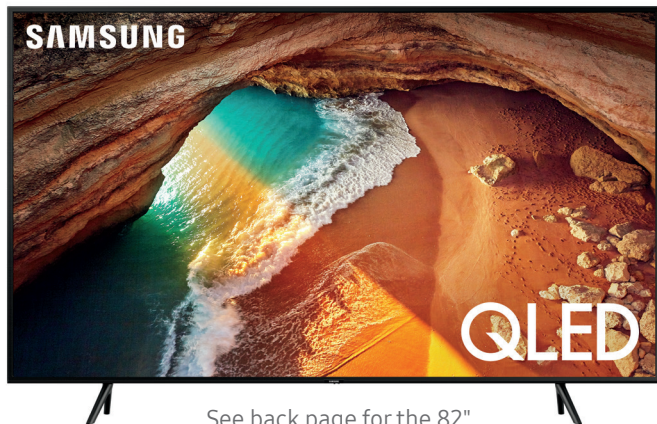

Q60R TV

See back page for the 82"

PRODUCT HIGHLIGHTS

- 100% Color Volume¹ with Quantum Dot
- Quantum Processor 4K
- Ambient Mode™
- Quantum HDR 4X²
- Real Game Enhancer